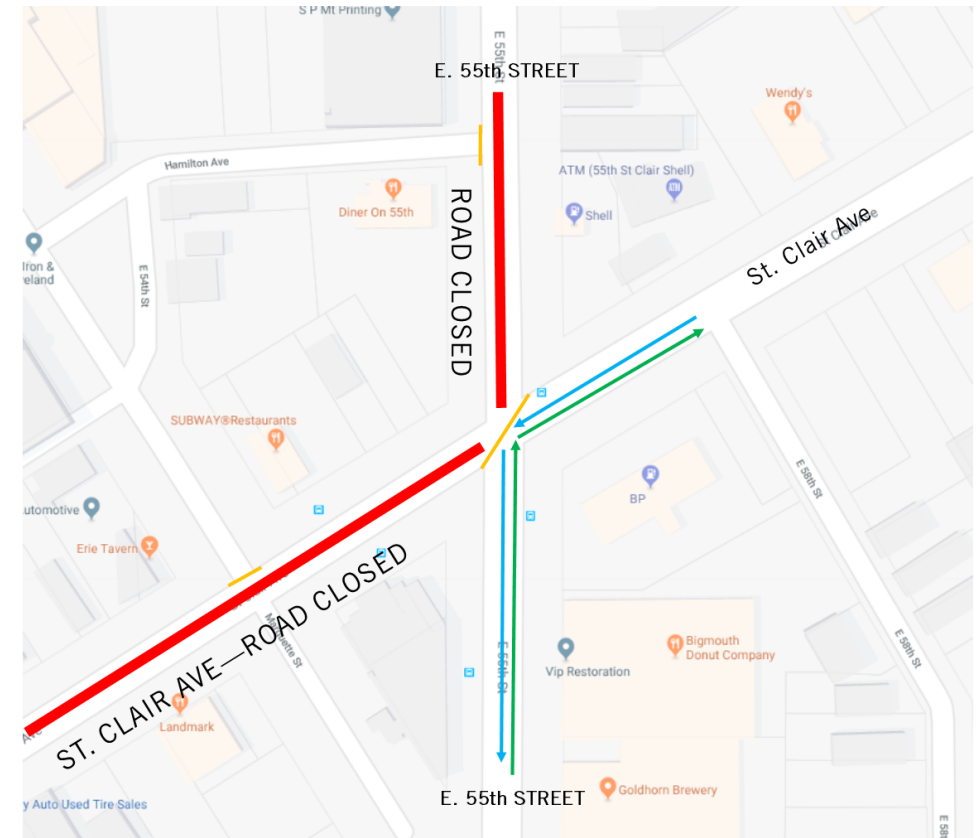

## SATURDAY AUGUST 11<sup>TH</sup>, 2018

- **Closure:** St. Clair Ave. – *closed from E. 40<sup>th</sup> street to E. 55<sup>th</sup> street*
- **Times:** 5:00am – 12:00pm
- **Eastbound St. Clair Ave Detour-**
  - *Head south (Turn Right) on E. 39<sup>th</sup> Street towards Superior Ave.*
  - *Head east (Turn Left) on Superior Ave. towards E. 40<sup>th</sup> Street.*
  - *Cross E. 40<sup>th</sup> street at Superior Ave. – Controlled crossing. Please expect delays at this intersection between 7:00am – 11:30am*
- **Businesses on the North side of St. Clair Ave. can be accessed from Hamilton Ave. at E. 40<sup>th</sup> street.**
- **Businesses on the South side of St. Clair Ave. can be access from side streets south of St. Clair from E. 55<sup>th</sup> and St. Clair and Superior and E. 40<sup>th</sup> Street.**
  - *No Street Parking available along St. Clair Ave. between E. 40<sup>th</sup> and E. 55<sup>th</sup> Street from Friday evening 8/10 – Saturday Afternoon 8/11*
- **Vehicle traffic traveling Westbound on St. Clair Ave. will be detoured south at E. 55<sup>th</sup> street.**
- **Vehicle traffic traveling Eastbound and Westbound on Superior Ave. will be able to cross the bike course at E. 40<sup>th</sup> st.**
  - *Please expect delays between 7:00am -11:30am at this intersection*
- **Vehicle traffic traveling Eastbound and Westbound on Payne Ave. will be able to cross the bike course at E. 40<sup>th</sup> st.**
  - *Please expect delays between 7:00am -11:30am at this intersection*

### E. 55<sup>th</sup> Street and St. Clair Ave

For more information, please visit [www.usatriathlon.com](http://www.usatriathlon.com)