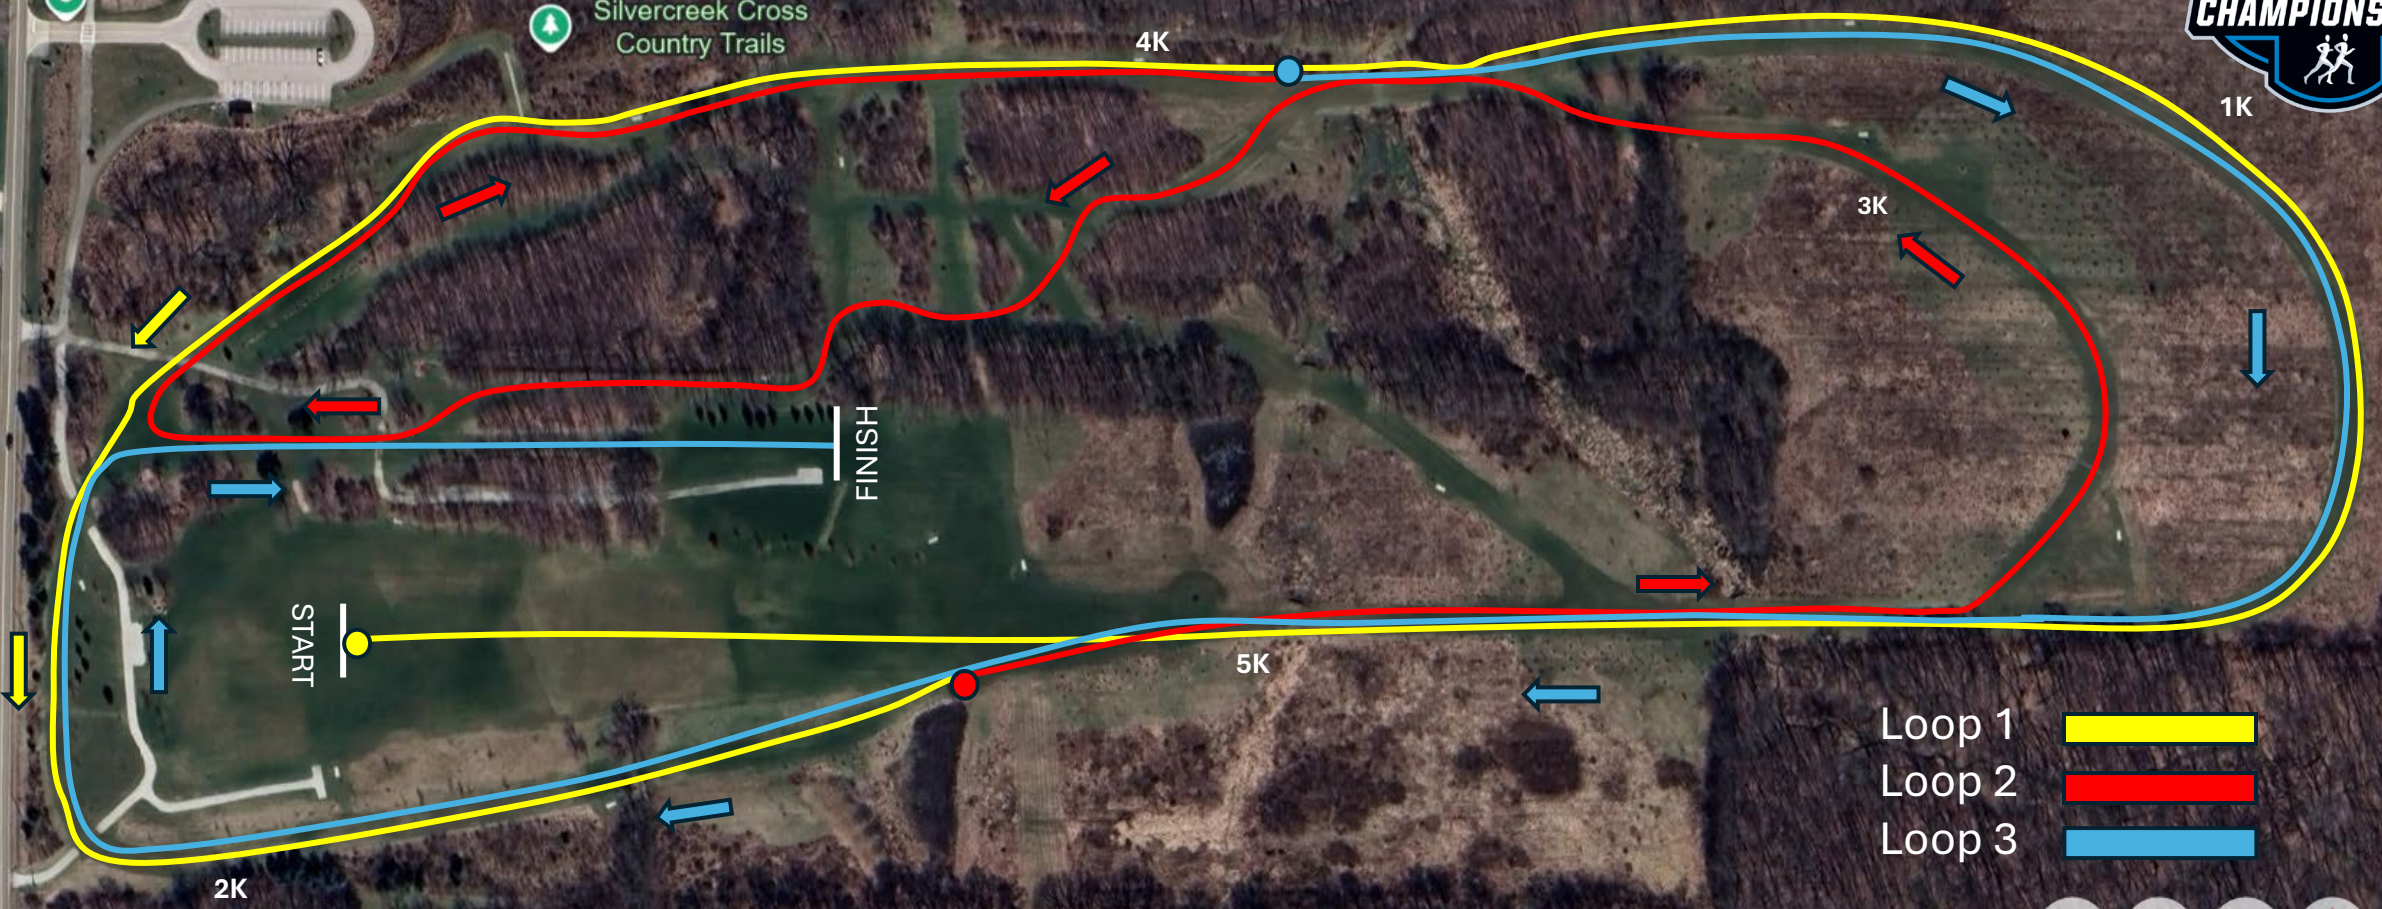

# 2024 NCAA DIVISION I GREAT LAKES REGIONAL

Silver Creek Metropark  
Disc Golf Course

# 2024 NCAA DIVISION I GREAT LAKES REGION WOMEN'S 6K

Silvercreek Cross  
Country Trails

- Loop 1 
- Loop 2 
- Loop 3 

# 2024 NCAA DIVISION I GREAT LAKES REGION MEN'S 10K

Silver Creek Metropark  
Disc Golf Course

Silvercreek Cross  
Country Trails

4K/6K/8K

3K

1K

FINISH

START

5K/7K/9K

2K

- Loop 1 
- Loop 2 
- Loop 3 
- Loop 4 
- Loop 5 